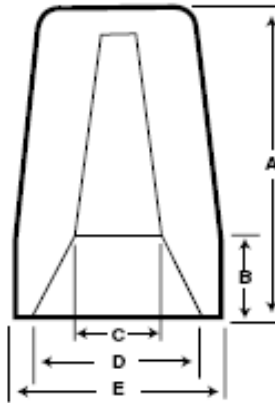

**HEX WASHER HEAD SHEET METAL SCREWS**

**SELF TAPPING**

- 45-130 # 8 X 3/4
- 45-131 # 8 X 1
- 45-132 # 10 X 3/4
- 45-133 # 10 X 1

**PHILLIPS DRYWALL SCREW**

**COARSE THREAD**

- 45-140 # 6 X 1-5/8
- 45-141 # 6 X 2-1/4
- 45-142 # 8 X 2-1/2
- 45-143 # 8 X 3
- 45-144 # 10 X 3-1/2

**OTHER SIZES OF SCREWS AVAILABLE. CALL US TODAY!!!!**

**STOVE BOLTS**

**CARRIAGE BOLTS**

**CONCRETE ANCHOR SCREWS**

ALL SIZES AVAILABLE FOR STOVE BOLTS, CARRIAGE BOLTS AND CONCRETE ANCHOR SCREWS.

**Dimensions**

	A	B	C	D	E
GB-1	37/64"	11/64"	1/8"	1/4"	21/64"
GB-2	45/64"	11/64"	3/16"	5/16"	25/64"
GB-3	27/32"	21/64"	13/64"	11/32"	7/16"
GB-4	15/16"	17/64"	15/64"	7/16"	35/64"
GB-6	1 1/16"	17/64"	21/64"	17/32"	21/32"