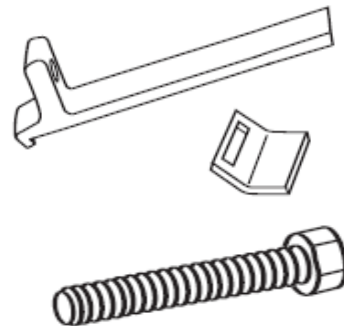

45-001 SINK RIM CLIP  
5/8" - 1-1/8" THICK

## SINK LUGS

45-002 SINK RIM CLIP  
ELKAY

45-003 ADJUSTABLE CLIP  
3/4" - 2-3/4" THICK